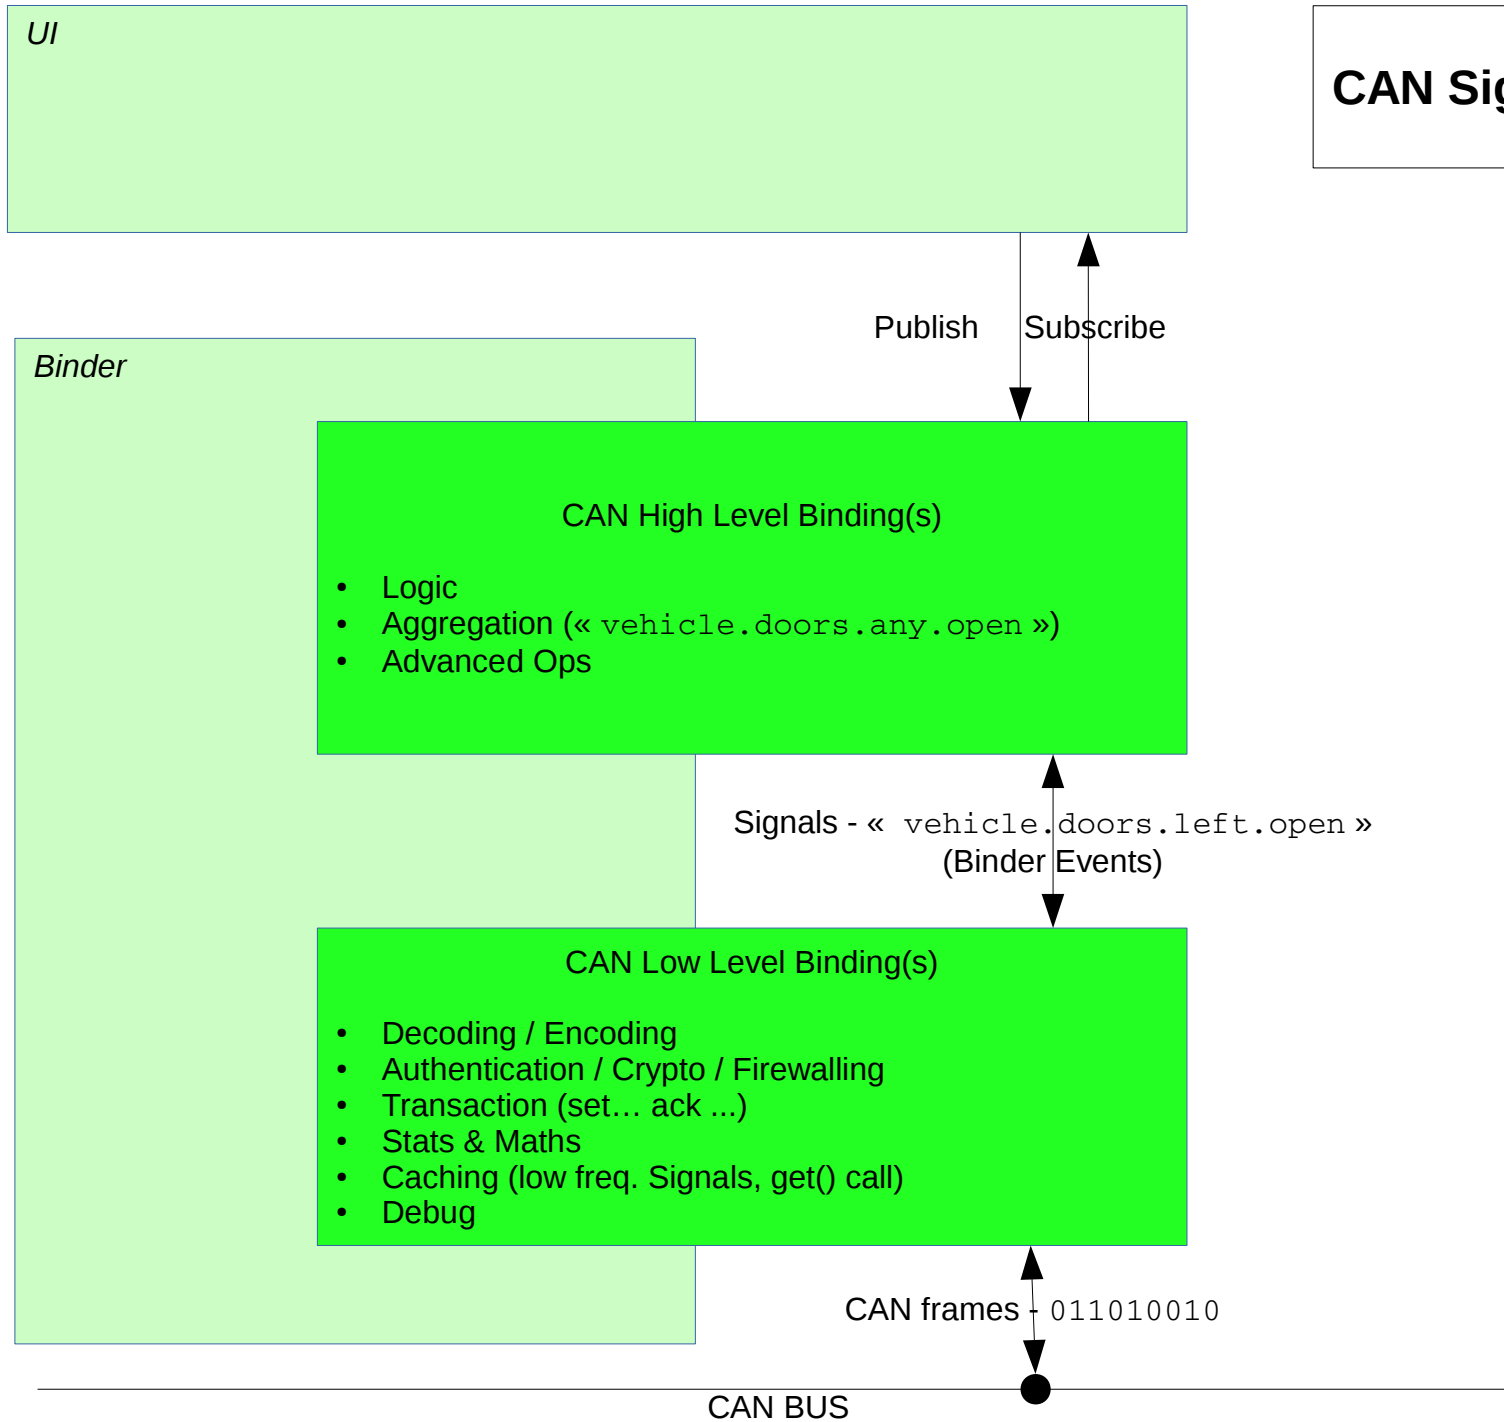

# Low Level Binding generation from OpenXC Signal Description

# CAN Signalling for Applications

# App Framework API Access Transparency