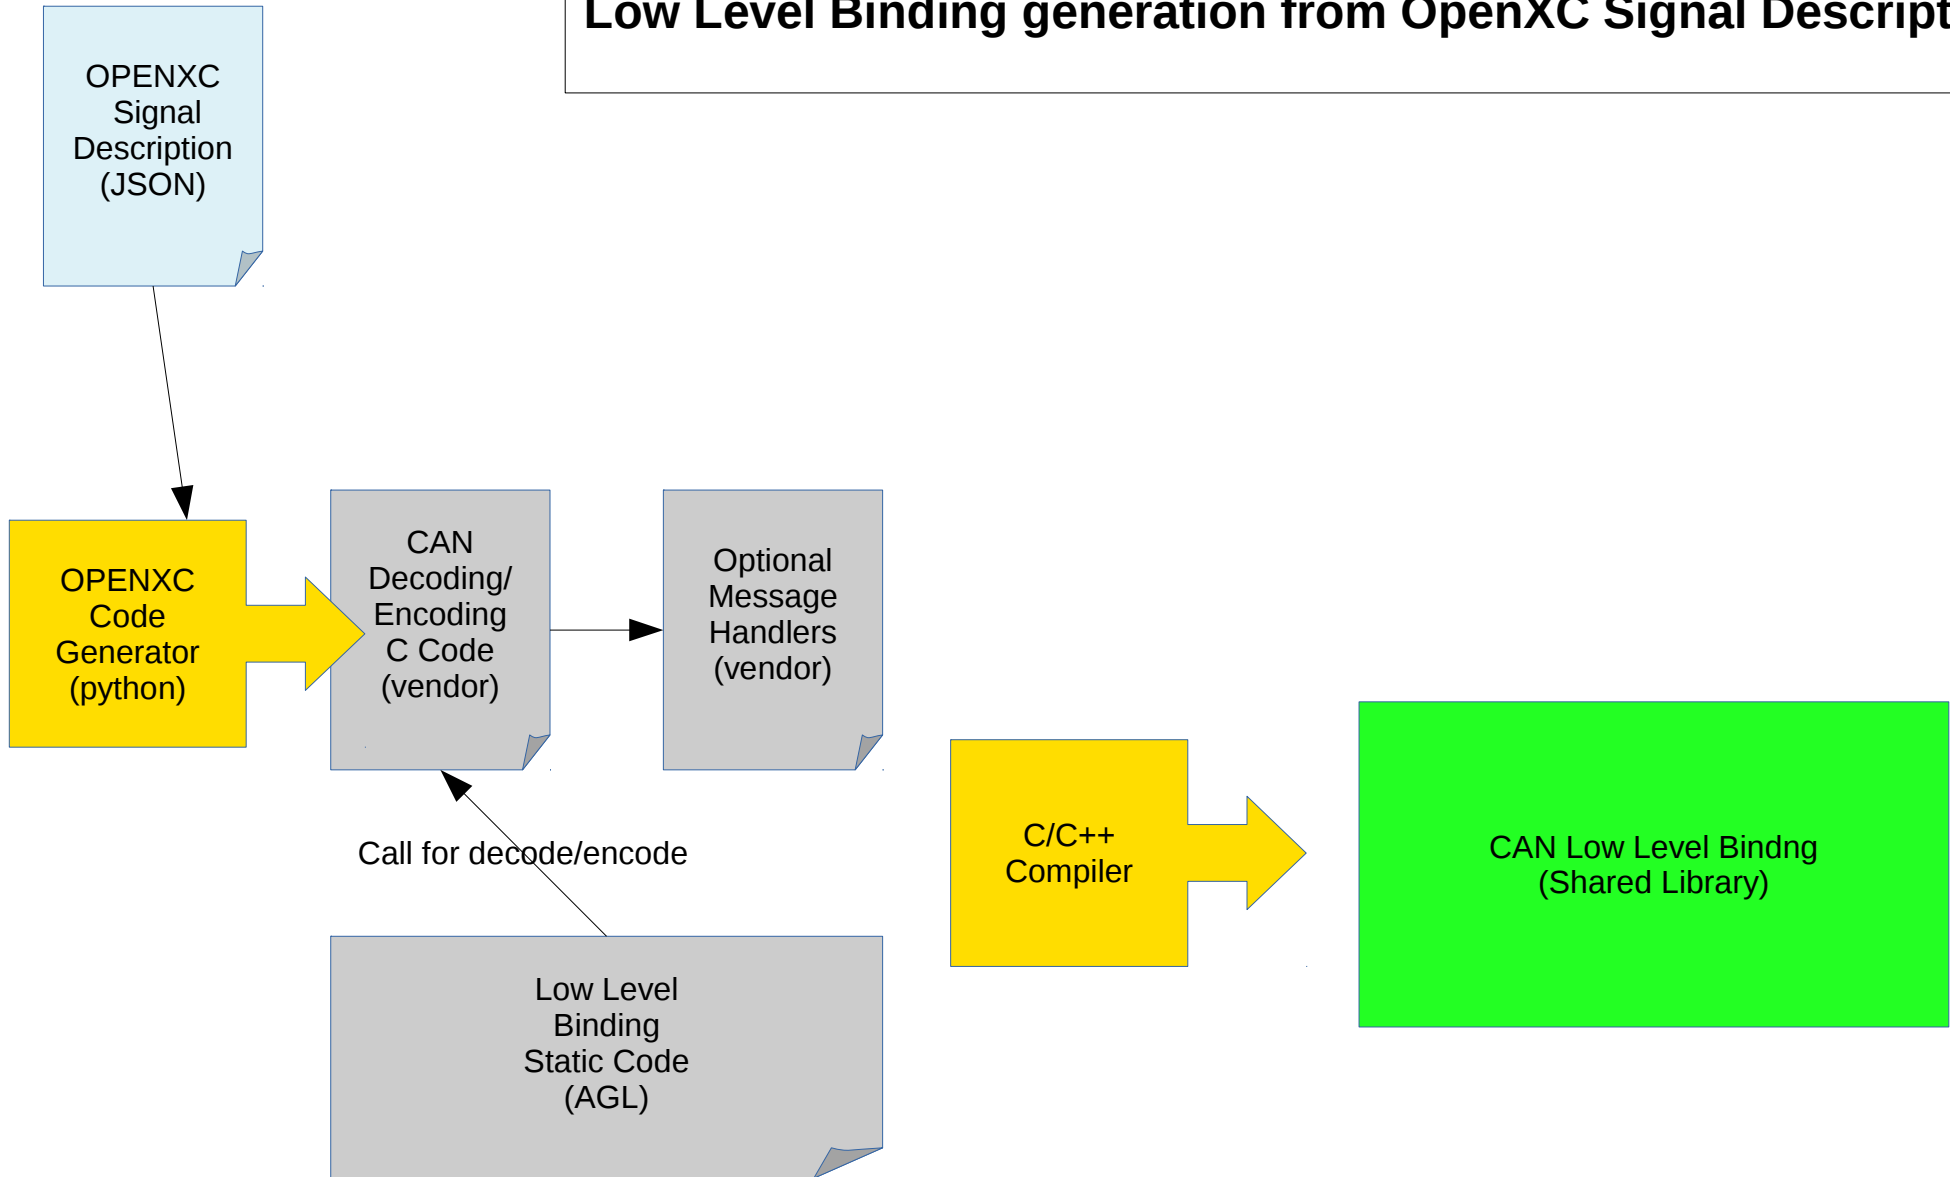

# Low Level Binding generation from OpenXC Signal Description

# CAN Signalling for Applications

# App Framework API Access Transparency